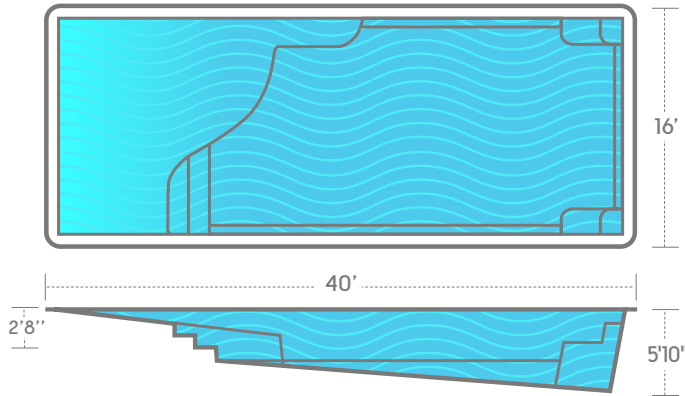

Pool Size

16' x 40' 5'10" 16' x 36' 5'8" 14' x 36' 5'8"

1. A zero entry that is perfect for dipping your toes in the water and lounging at the water's edge.
2. A non-skid surface on floor, stairs, benches and tanning ledge is easy on your feet and your swimsuit.
3. Dual, deep-end seats with swim-outs give you lots of options for visiting and relaxing.
4. A courtesy ledge around the deep-end gives you a place to take a break and stand.

THURSDAY POOLS
Your weekend starts early with us

Grace Beach Entry

16' x 40' 5'10"

Grace Beach Entry

16' x 36' 5'8"

Grace Beach Entry

14' x 36' 5'8"

All sizes and specifications are subject to change.