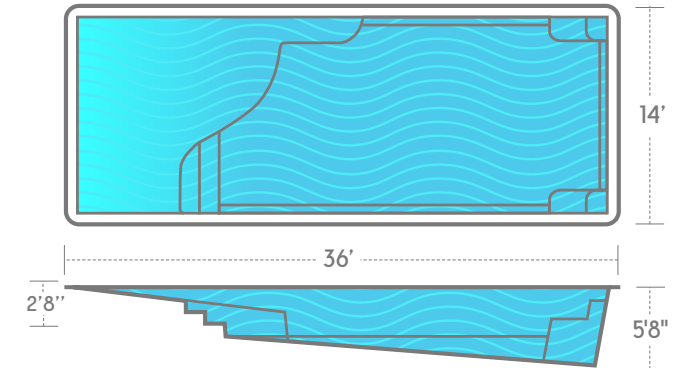

Pool Size

16' x 40' 5'10" 16' x 36' 5'8" 14' x 36' 5'8"

1. A zero entry that is perfect for dipping your toes in the water and lounging at the water's edge.
2. A non-skid surface on floor, stairs, benches and tanning ledge is easy on your feet and your swimsuit.
3. Dual, deep-end seats with swim-outs give you lots of options for visiting and relaxing.
4. A courtesy ledge around the deep-end gives you a place to take a break and stand.

THURSDAY POOLS
Your weekend starts early with us

Grace Beach Entry

16' x 40' 5'10"

Grace Beach Entry

16' x 36' 5'8"

Grace Beach Entry

14' x 36' 5'8"

All sizes and specifications are subject to change.