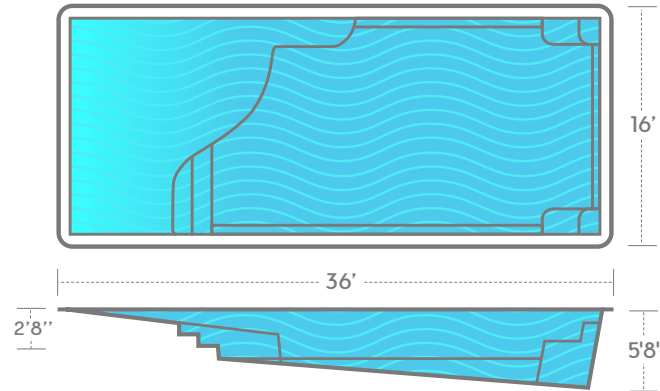

Pool Size

16' x 40' 5'10" 16' x 36' 5'8" 14' x 36' 5'8"

1. A zero entry that is perfect for dipping your toes in the water and lounging at the water's edge.
2. A non-skid surface on floor, stairs, benches and tanning ledge is easy on your feet and your swimsuit.
3. Dual, deep-end seats with swim-outs give you lots of options for visiting and relaxing.
4. A courtesy ledge around the deep-end gives you a place to take a break and stand.

THURSDAY POOLS
Your weekend starts early with us

Grace Beach Entry

16' x 40' 5'10"

Grace Beach Entry

16' x 36' 5'8"

Grace Beach Entry

14' x 36' 5'8"

All sizes and specifications are subject to change.