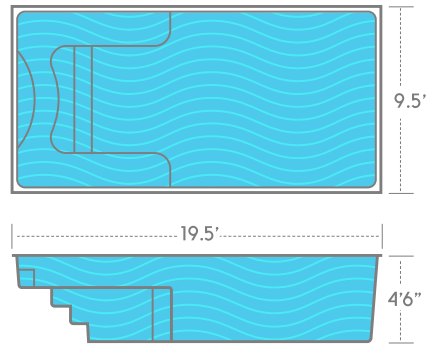

Pool Size

9.5' x 19.5' 4'6"

1. Elongated benches can be outfitted with spa jets.
2. **Flat bottom.** The 4'6" depth makes it attractive for gathering guests.
3. Non-skid surface on the floor, benches, and steps.
4. Auto-cover ready design.
5. **Swim jet system-ready.** Ideal design to be equipped with a swim jet system like Badu®

THURSDAY POOLS
Your weekend starts early with us

Sea Turtle

9.5' x 19.5' 4'6"

Nine Layers Of Strength

The Composite Sandwich of Awesomeness

Let's think of a fiberglass pool shell as a huge sandwich. A sandwich is a composite, which basically means it's made up of different materials. Each material is applied in layers with the goal of giving the entire sandwich maximum flavor.