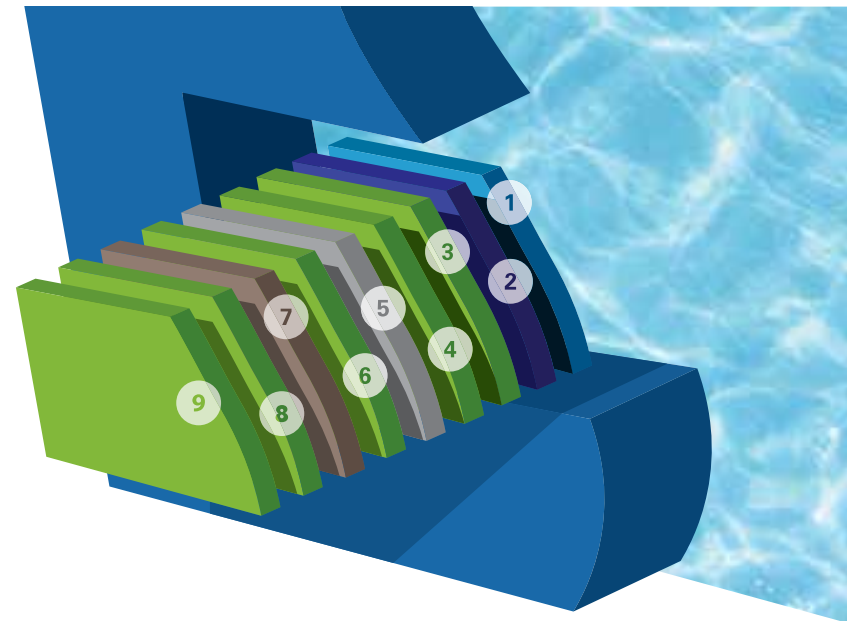

Sea Turtle

Our Sea Turtle will fit in just about any backyard and it's a party waiting to happen. Because of the uniform depth throughout, everyone can stand and chat. Or, they can have a seat on a comfortable bench. Either way, it's easy to socialize and catch up after a busy day. And if you want to kick it up a notch, our Sea Turtle is built ready to add in a swim jet system!

Pool Size

9.5' x 19.5' 4'6"

1. Elongated benches can be outfitted with spa jets.
2. **Flat bottom.** The 4'6" depth makes it attractive for gathering guests.
3. Non-skid surface on the floor, benches, and steps.
4. Auto-cover ready design.
5. **Swim jet system-ready.** Ideal design to be equipped with a swim jet system like Badu®

THURSDAY POOLS
Your weekend starts early with us

Sea Turtle

9.5' x 19.5' 4'6"

Nine Layers Of Strength

The Composite Sandwich of Awesomeness

Let's think of a fiberglass pool shell as a huge sandwich. A sandwich is a composite, which basically means it's made up of different materials. Each material is applied in layers with the goal of giving the entire sandwich maximum flavor.

Such is the case with a fiberglass pool. It's a composite. It's manufactured in multiple layers with each layer serving to maximize the strength and durability of the entire structure. In other words, our fiberglass pool is thought of as a sandwich of strength. Hence, we affectionately refer to our unique manufacturing methodology as our **Composite Sandwich of Awesomeness**.